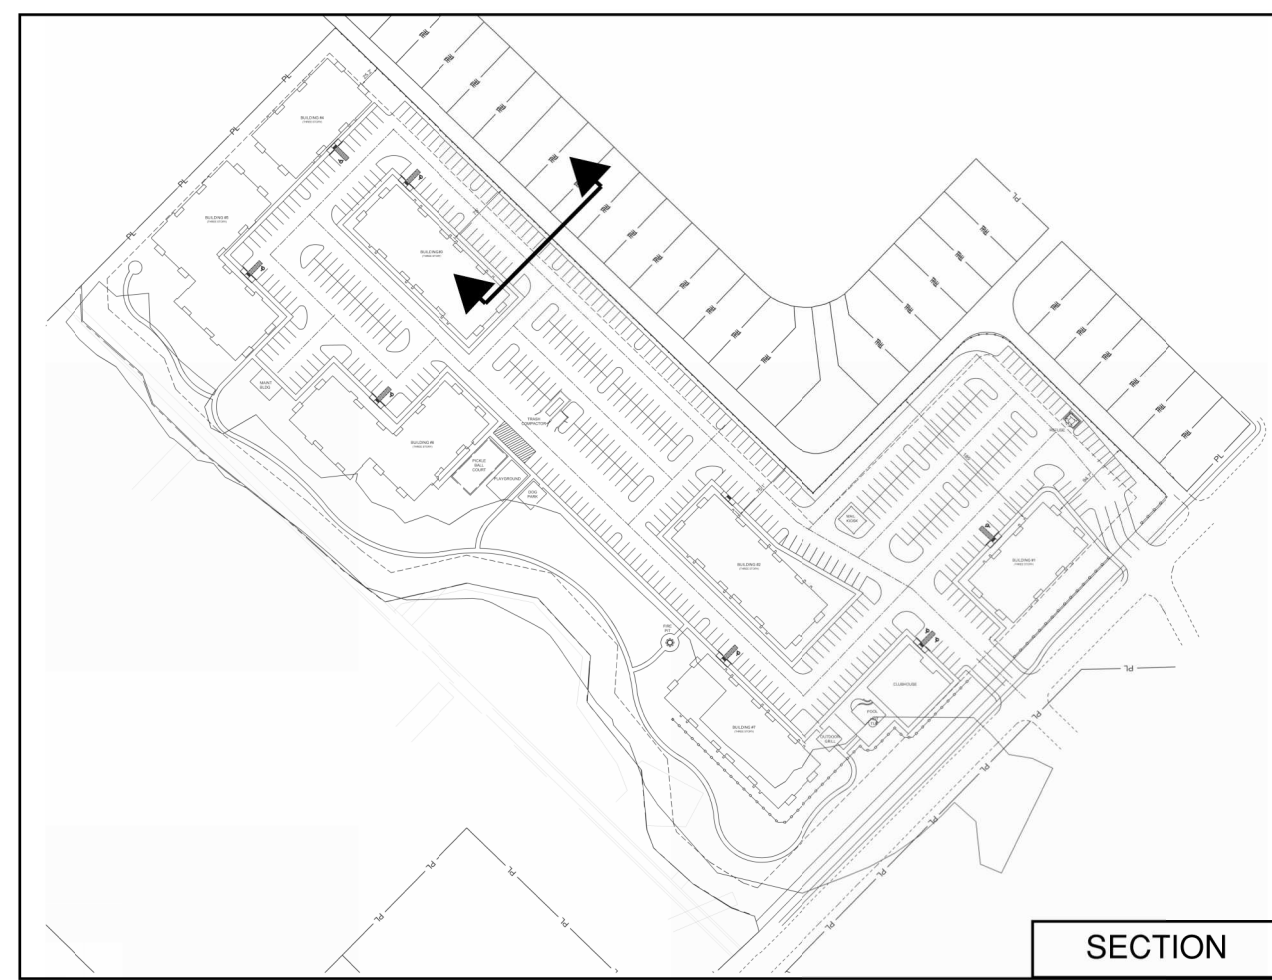

HELU - MESQUITE TX

SITE PLAN COMPARISON

OLD CONFIGURATION LAYOUT
 NEW CONFIGURATION LAYOUT

UNIT TYPE TOTALS

TOTAL UNIT A	144
TOTAL UNIT B	96
TOTAL UNITS ALL PROJECT	240

UNITS PERCENTAGE (%)	
UNIT A (1 BEDROOM)	60
UNIT B (2 BEDROOMS)	40

COUNTING TABULATION (COMPARISON)		
	OLD	NEW
PARKING COUNT	384	480
UNITS COUNT	240	240

HELU - MESQUITE

Site Plan

HELU - MESQUITE TX

SECTION

COUNTING TABULATION (COMPARISON)		
	OLD	NEW
PARKING COUNT	384	480
UNITS COUNT	240	240

UNIT TYPE TOTALS	
TOTAL UNIT A	144
TOTAL UNIT B	96
TOTAL UNITS ALL PROJECT	240

UNITS PERCENTAGE (%)	
UNIT A (1 BEDROOM)	60
UNIT B (2 BEDROOMS)	40

HELU - MESQUITE TX

GOOGLE MAPS - IMAGES

THE MAJORITY OF THE WINDOWS ARE LOCATED IN THE SIDES NOT IN THE BACK OF THE SINGLE FAMILY HOUSES.