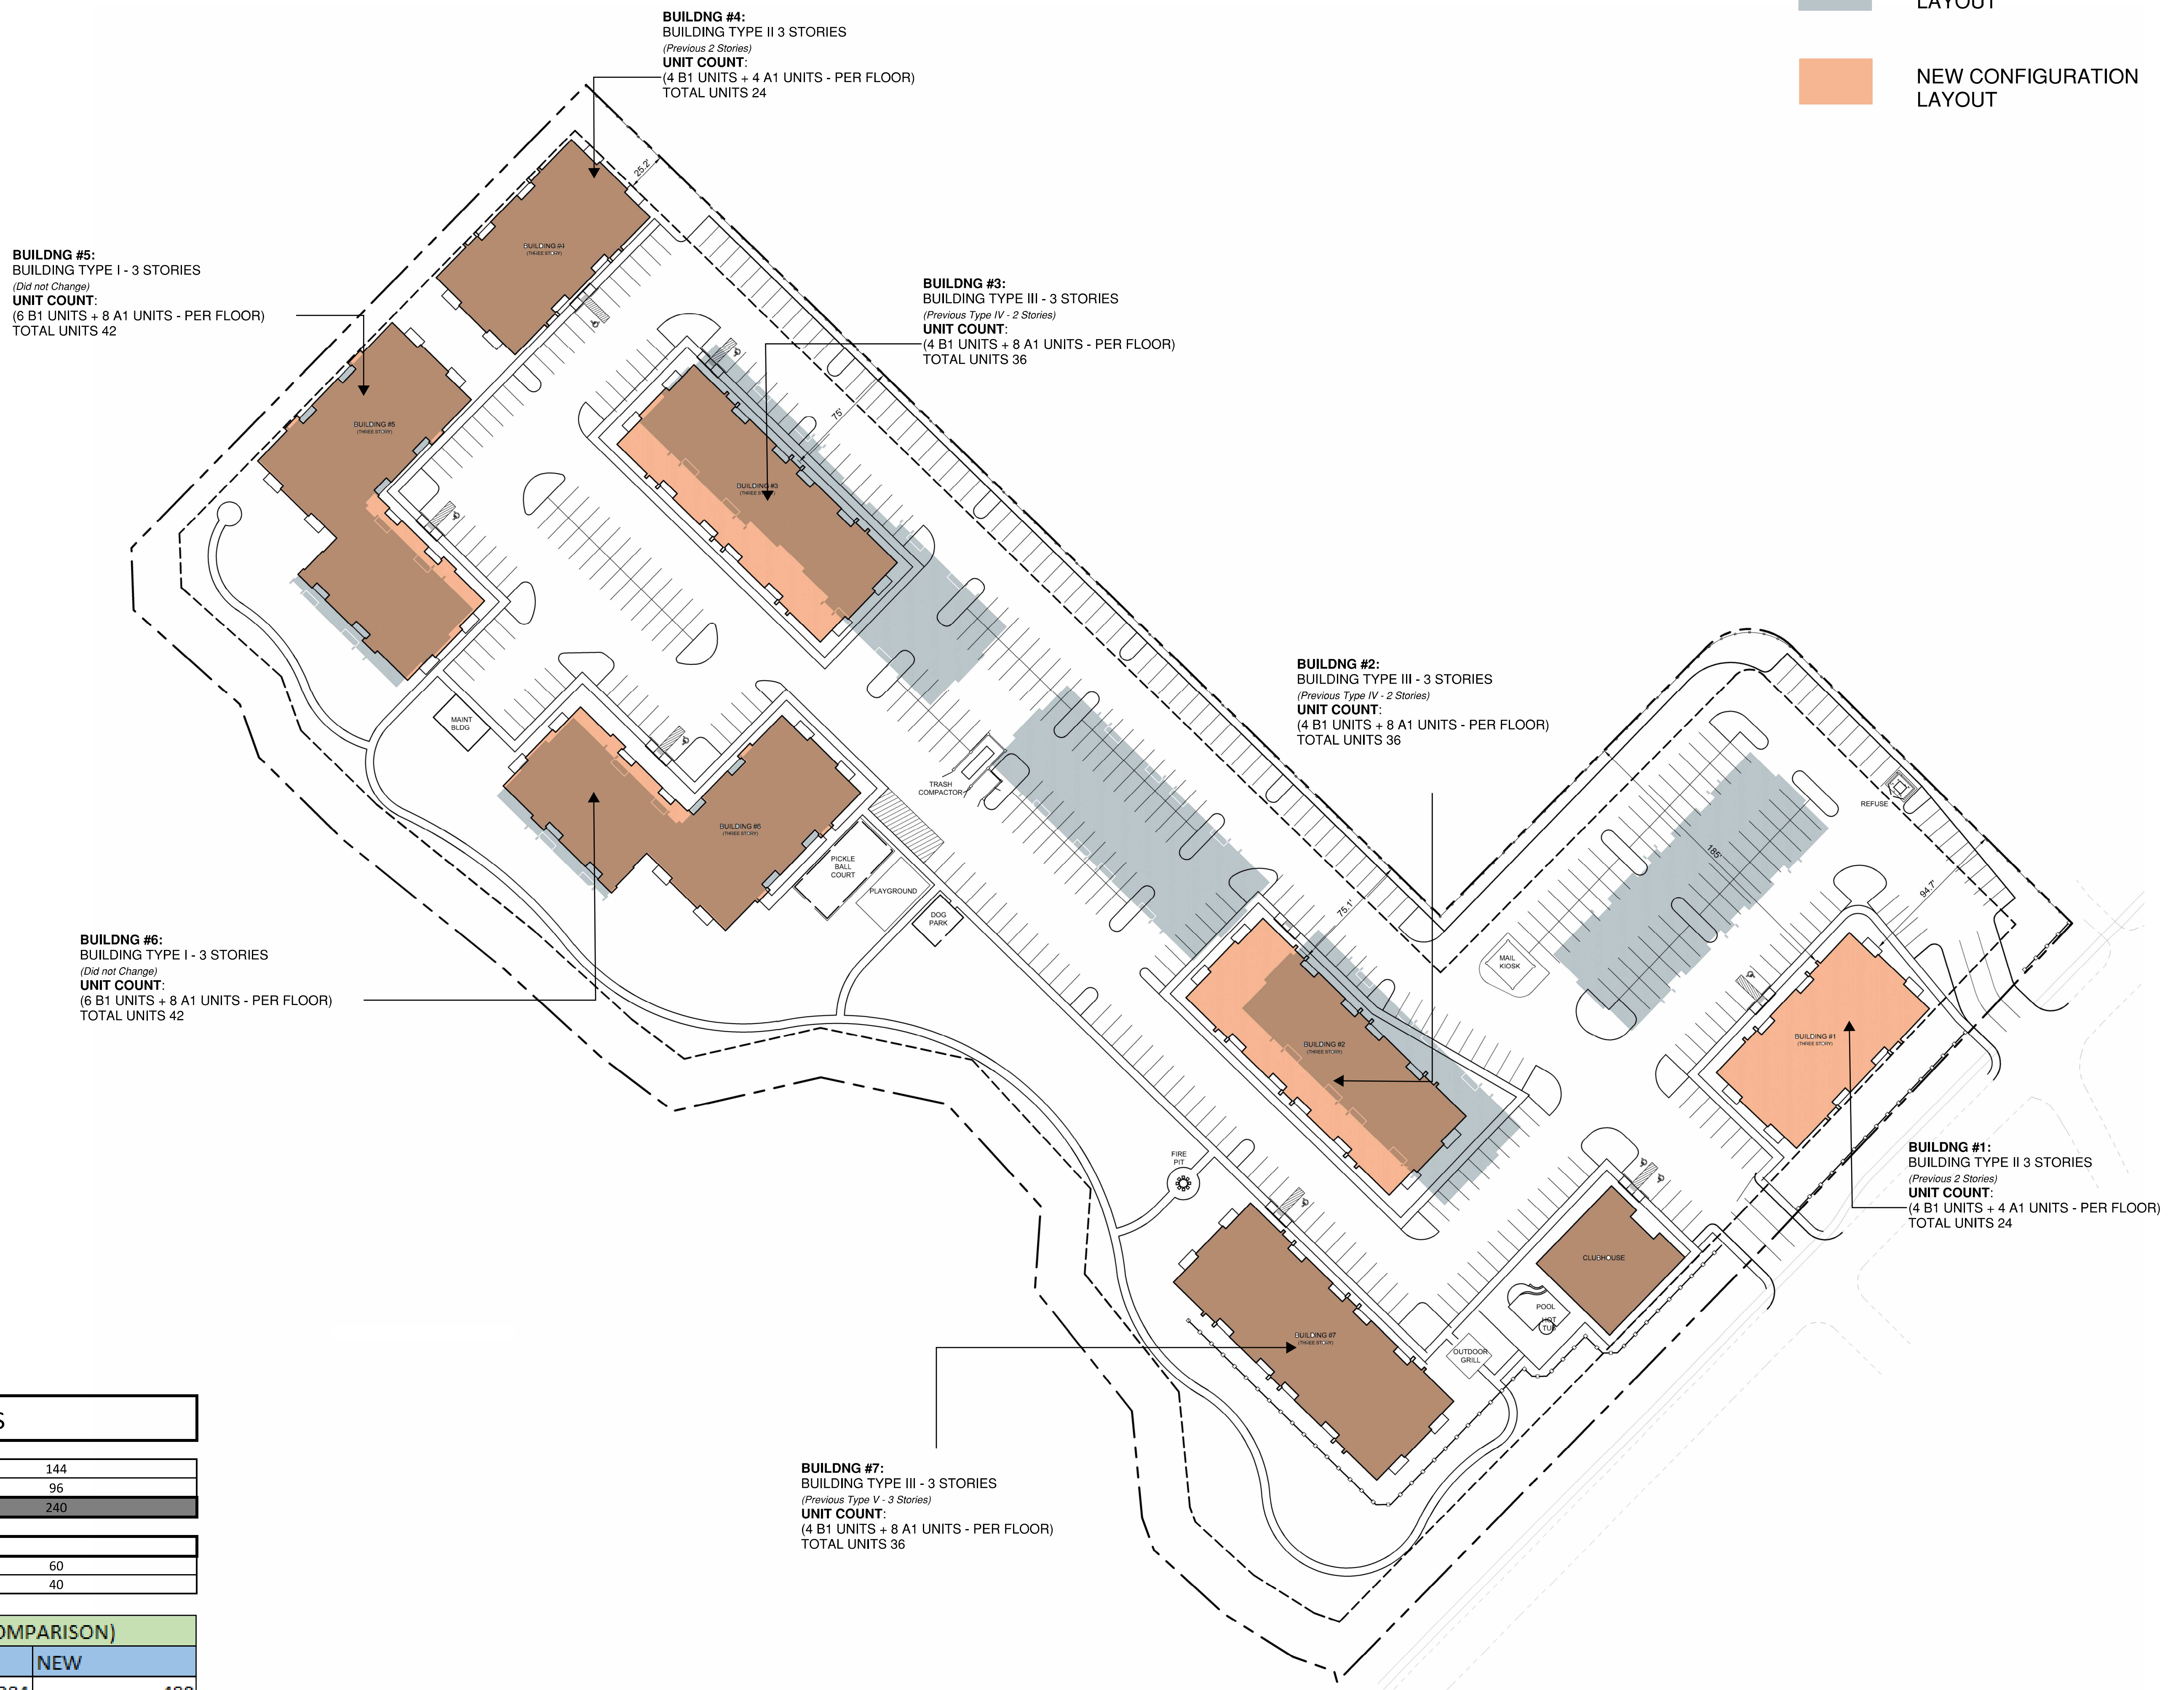

HELU - MESQUITE TX

SITE PLAN COMPARISON

OLD CONFIGURATION LAYOUT
 NEW CONFIGURATION LAYOUT

UNIT TYPE TOTALS

TOTAL UNIT A	144
TOTAL UNIT B	96
TOTAL UNITS ALL PROJECT	240

UNITS PERCENTAGE (%)	
UNIT A (1 BEDROOM)	60
UNIT B (2 BEDROOMS)	40

COUNTING TABULATION (COMPARISON)		
	OLD	NEW
PARKING COUNT	384	480
UNITS COUNT	240	240

HELU - MESQUITE

Site Plan

HELU - MESQUITE TX

SECTION

COUNTING TABULATION (COMPARISON)		
	OLD	NEW
PARKING COUNT	384	480
UNITS COUNT	240	240

UNIT TYPE TOTALS	
TOTAL UNIT A	144
TOTAL UNIT B	96
TOTAL UNITS ALL PROJECT	240

UNITS PERCENTAGE (%)	
UNIT A (1 BEDROOM)	60
UNIT B (2 BEDROOMS)	40

HELU - MESQUITE TX

GOOGLE MAPS - IMAGES

THE MAJORITY OF THE WINDOWS ARE LOCATED IN THE SIDES NOT IN THE BACK OF THE SINGLE FAMILY HOUSES.