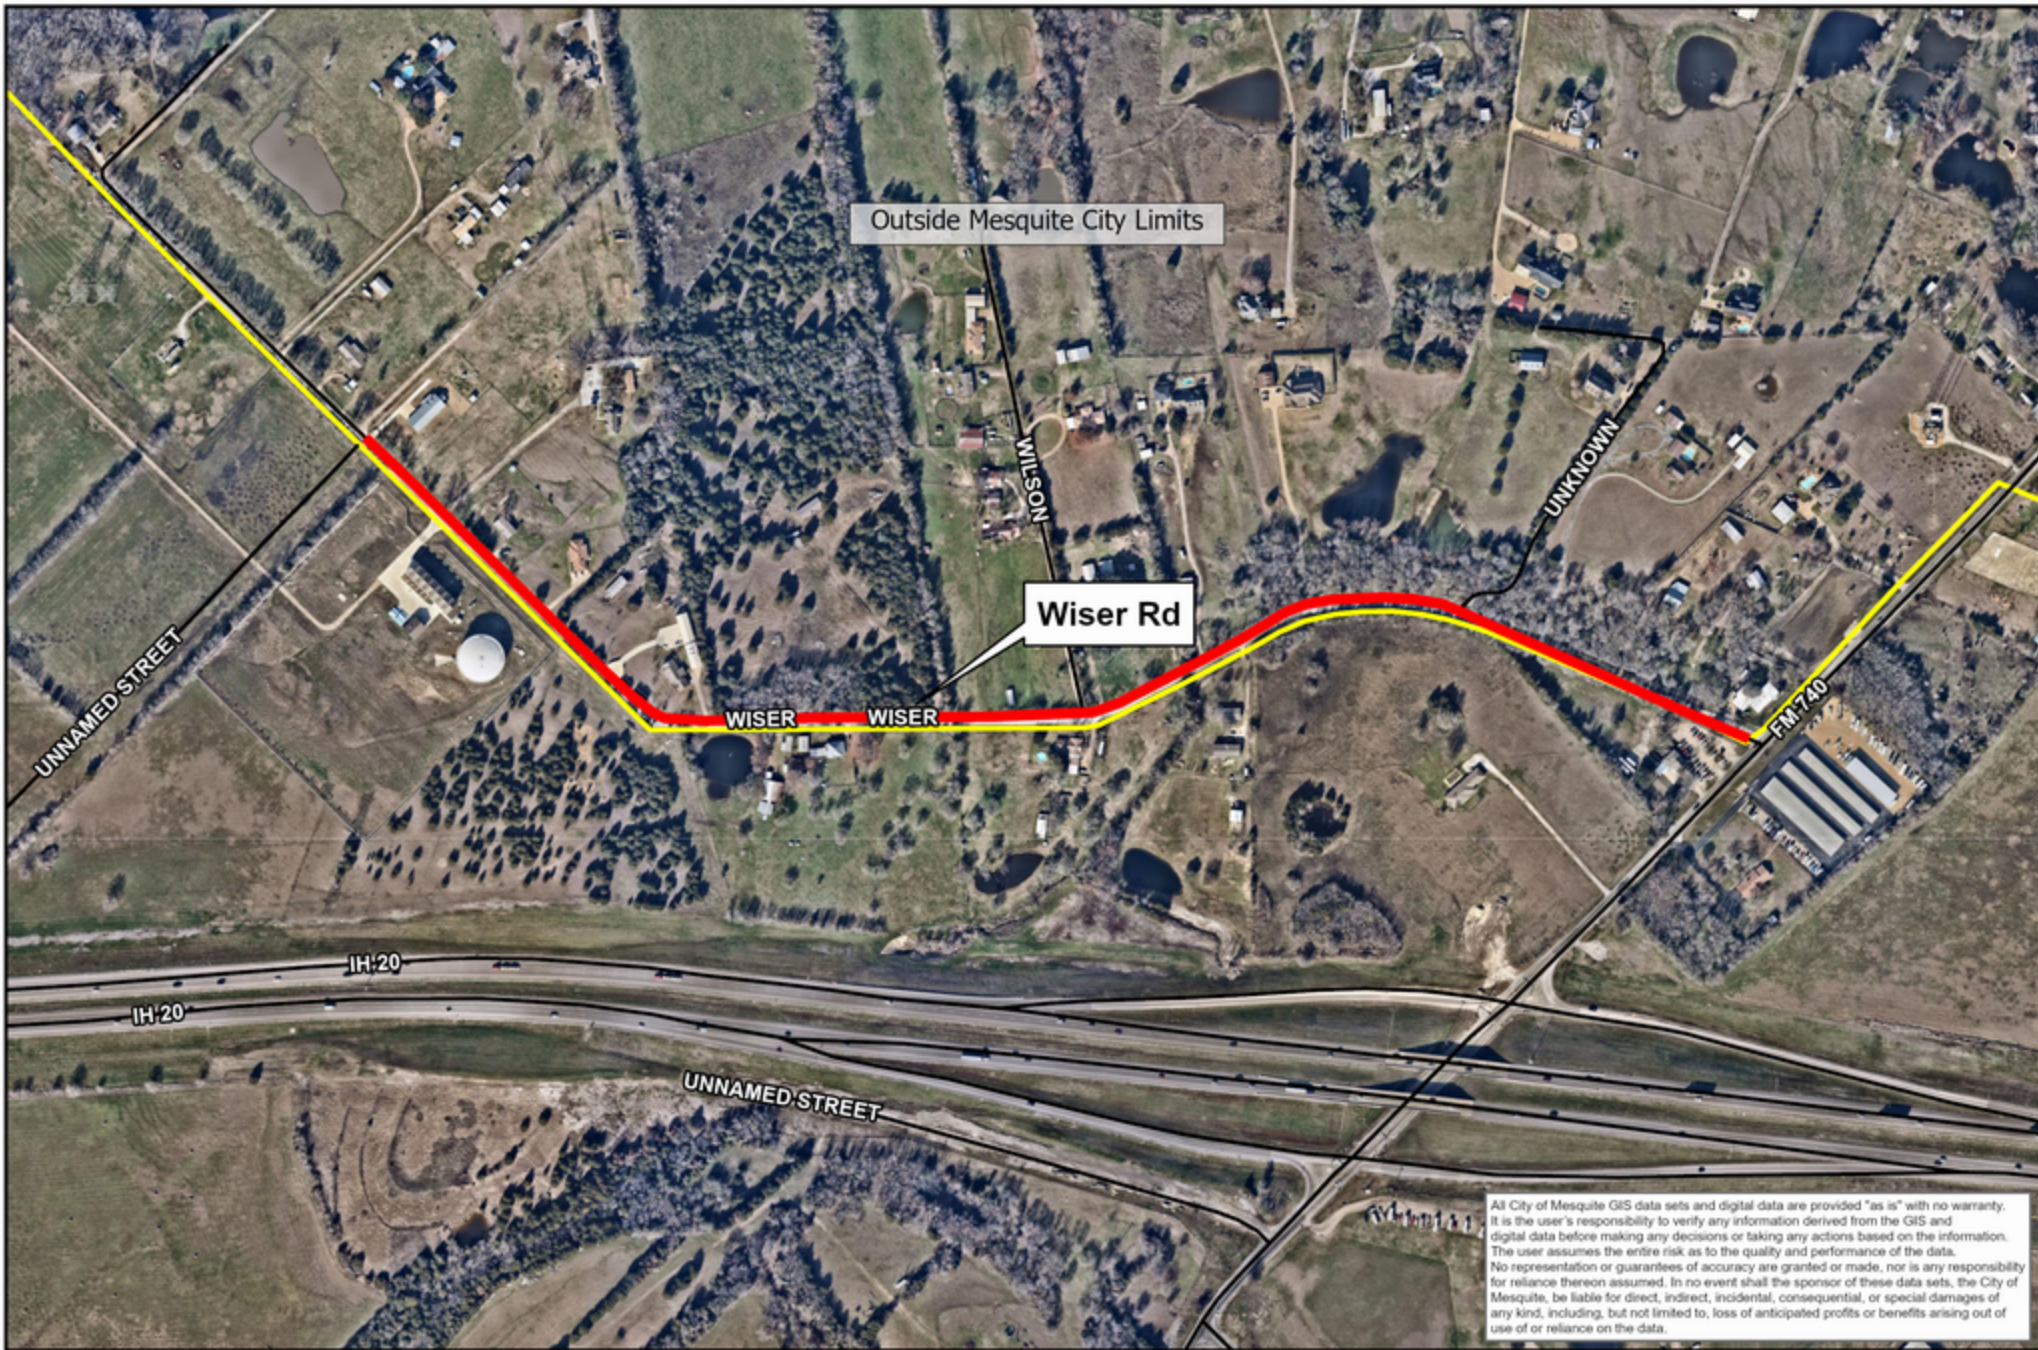

Wiser Rd Reconstruction

 Mesquite City Limits
 Wiser Rd

Drawn By: Dalila Galaviz
Engineering Map Date: 5/21/2024
Document Path: Q:\GIS\Admin\Galaviz\Location Maps

1 inch = 500 feet